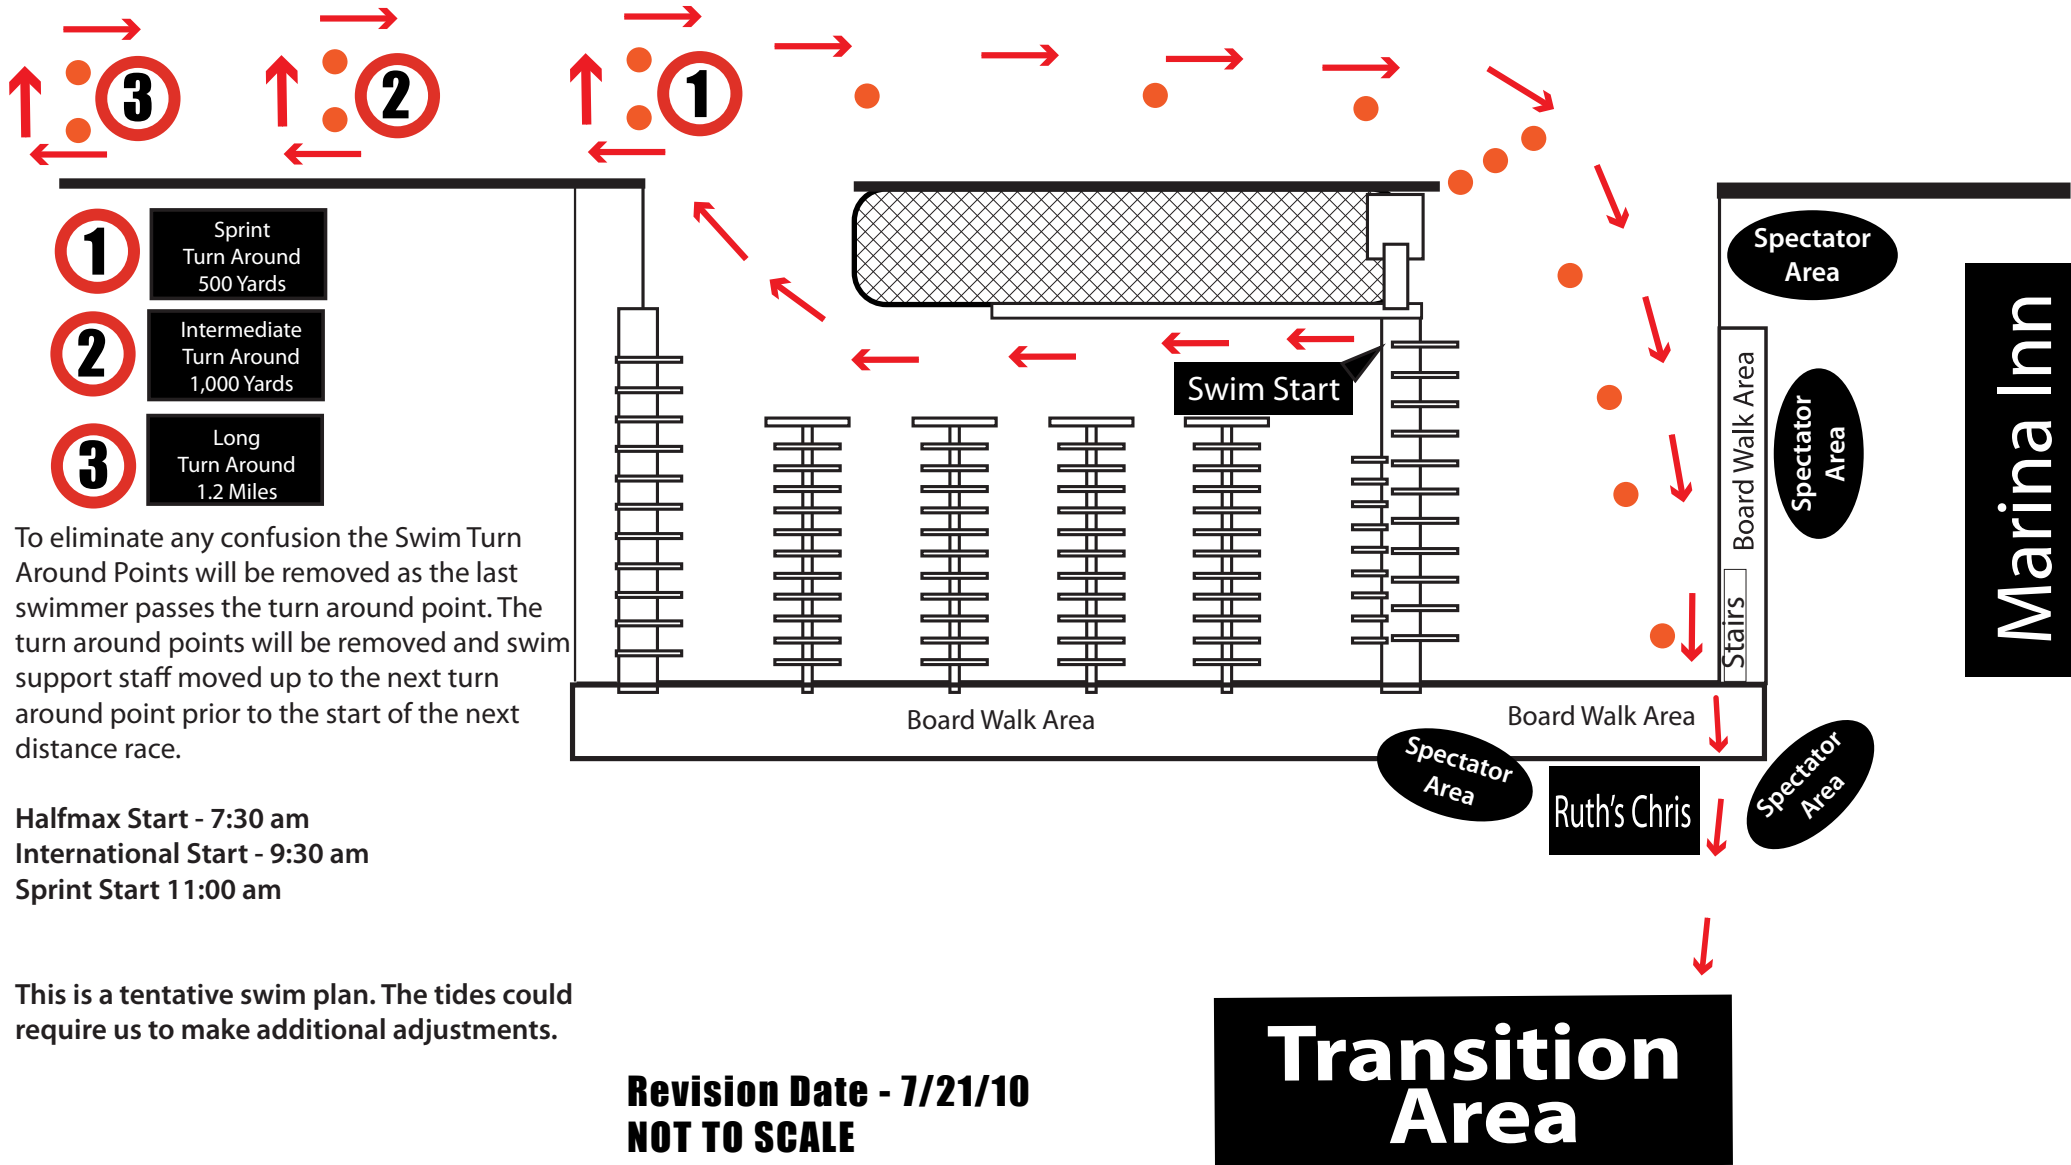

# SWIM COURSE MAP

## Swim Course - Intracoastal Waterway

To eliminate any confusion the Swim Turn Around Points will be removed as the last swimmer passes the turn around point. The turn around points will be removed and swim support staff moved up to the next turn around point prior to the start of the next distance race.

Halfmax Start - 7:30 am  
 International Start - 9:30 am  
 Sprint Start 11:00 am

This is a tentative swim plan. The tides could require us to make additional adjustments.

**Revision Date - 7/21/10**  
**NOT TO SCALE**

**Transition Area**